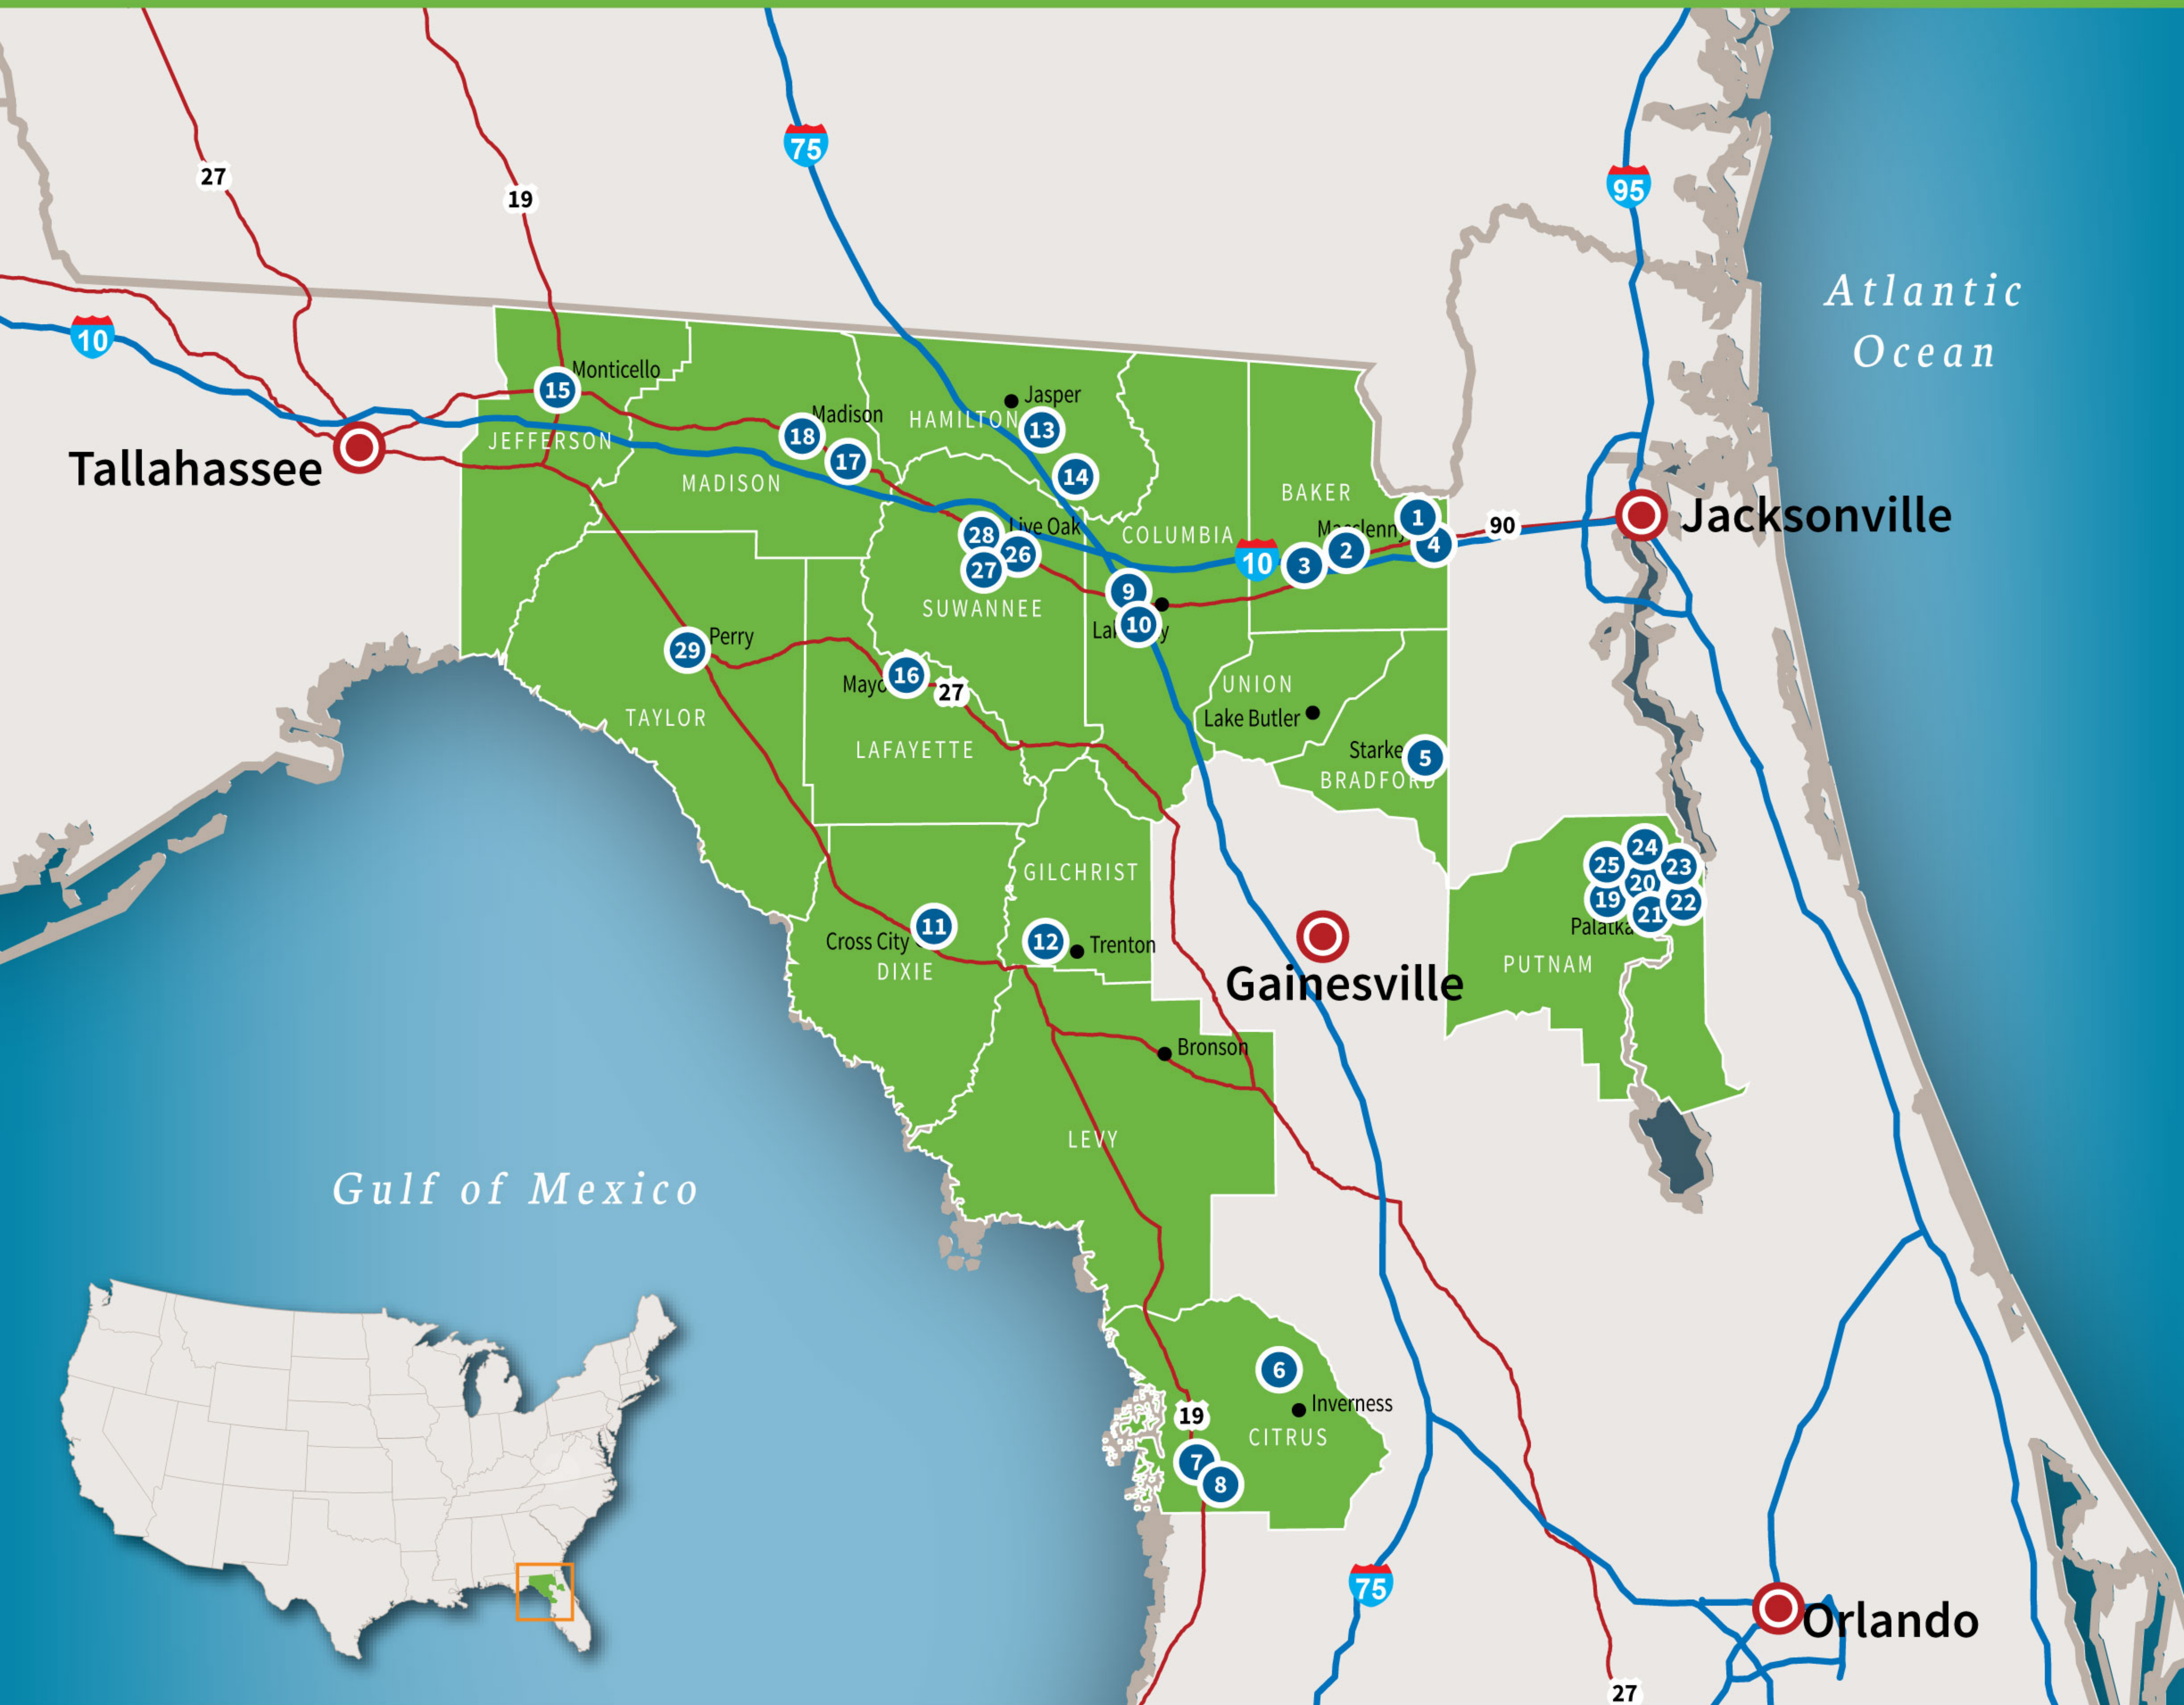

NORTH FLORIDA

ECONOMIC DEVELOPMENT PARTNERSHIP

Business/Industrial Parks

Jeff Hendry | Executive Director | jhendry@iog.fsu.edu | 850.487.1870

MAP KEY

- | | | | |
|-------------------------------------|--|---------------------------------------|---------------------------------------|
| 1 Enterprise East Industrial Park | 9 Lake City Gateway Airport | 16 Lafayette County Industrial Park | 24 Big Industrial Complex |
| 2 Enterprise West Industrial Park | 10 Lake City Industrial Park | 17 Madison County Development Complex | 25 Kay Larkin Airport Industrial Park |
| 3 Woodstock Industrial Park | 11 Dixie County Airport Industrial Park | 18 Jesse Hughey Industrial Park | 26 East 90 Commerce Centre |
| 4 Mid Point | 12 Tyler Creek Business Park | 19 Putnam County Business Park | 27 Suwannee County Catalyst Site |
| 5 Enterprise Park | 13 Hamilton County/PCS Industrial Park | 20 Palatka Industrial Park | 28 Goldkist Industrial Park |
| 6 Citrus Industries Industrial Park | 14 Hamilton County Development Authority Industrial Park | 21 Moody Road Industrial Park | 29 Perry-Foley Industrial Park |
| 7 Homosassa Industrial Park | 15 Jefferson County Industrial Park | 22 Mathews Business Park | |
| 8 Suncoast Industrial Park | | 23 Putnam County Barge Port | |